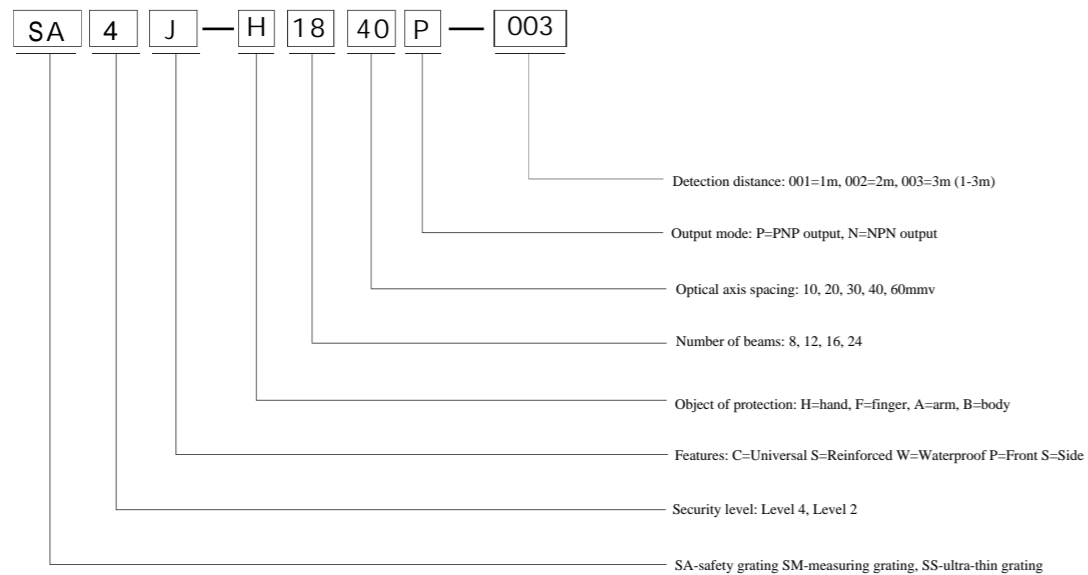

Selection rules

Optical axis spacing	10mm			20mm			30mm			40mm		
	Mode	Protection height (mm)	total height (mm)	Mode	Protection height (mm)	total height (mm)	Mode	Protection height (mm)	total height (mm)	Mode	Protection height (mm)	total height (mm)
8				SA4J-0820	140	166	SA4J-0830	210	246	SA4J-0840	280	326
10				SA4J-1020	180	206	SA4J-1030	270	306	SA4J-1040	360	406
12				SA4J-1220	220	246	SA4J-1230	330	366	SA4J-1240	440	486
14				SA4J-1420	260	286	SA4J-1430	390	426	SA4J-1440	520	566
16	SA4J-1610	150	166	SA4J-1620	300	326	SA4J-1630	450	486	SA4J-1640	600	646
18	SA4J-1810	170	186	SA4J-1820	340	366	SA4J-1830	510	546	SA4J-1840	680	726
20	SA4J-2010	190	206	SA4J-2020	380	406	SA4J-2030	570	606	SA4J-2040	760	806
22	SA4J-2210	210	226	SA4J-2220	420	446	SA4J-2230	630	666	SA4J-2240	840	886
24	SA4J-2410	230	246	SA4J-2420	460	486	SA4J-2430	690	726	SA4J-2440	920	966
26	SA4J-2610	250	266	SA4J-2620	500	526	SA4J-2630	750	786	SA4J-2640	1000	1046
28	SA4J-2810	270	286	SA4J-2820	540	566	SA4J-2830	810	846	SA4J-2840	1080	1126
30	SA4J-3010	290	306	SA4J-3020	580	606	SA4J-3030	870	906	SA4J-3040	1160	1206
32	SA4J-3210	310	326	SA4J-3220	620	646	SA4J-3230	930	966	SA4J-3240	1240	1286
34	SA4J-3410	330	346	SA4J-3420	660	686	SA4J-3430	990	1026	SA4J-3440	1320	1366
36	SA4J-3610	350	366	SA4J-3620	700	726	SA4J-3630	1050	1086	SA4J-3640	1400	1446
38	SA4J-3810	370	386	SA4J-3820	740	766	SA4J-3830	1110	1146	SA4J-3840	1480	1526
40	SA4J-4010	390	406	SA4J-4020	780	806	SA4J-4030	1170	1206	SA4J-4040	1560	1606
42	SA4J-4210	410	426	SA4J-4220	820	846	SA4J-4230	1230	1266	SA4J-4240	1640	1686
44	SA4J-4410	430	446	SA4J-4420	860	886	SA4J-4430	1290	1326	SA4J-4440	1720	1766
46	SA4J-4610	450	466	SA4J-4620	900	926	SA4J-4630	1350	1386	SA4J-4640	1800	1846
48	SA4J-4810	470	486	SA4J-4820	940	966	SA4J-4830	1410	1446	SA4J-4840	1880	1926
50	SA4J-5010	490	506	SA4J-5020	980	1006	SA4J-5030	1470	1506	SA4J-5040	1960	2006
52	SA4J-5210	510	526	SA4J-5220	1020	1046	SA4J-5230	1530	1566	SA4J-5240	2040	2086
54	SA4J-5410	530	546	SA4J-5420	1060	1086	SA4J-5430	1590	1626	SA4J-5440	2120	2166
56	SA4J-5610	550	566	SA4J-5620	1100	1126	SA4J-5630	1650	1686	SA4J-5640	2200	2246
58	SA4J-5810	570	586	SA4J-5820	1140	1166	SA4J-5830	1710	1746	SA4J-5840	2280	2326
60	SA4J-6010	590	606	SA4J-6020	1180	1206	SA4J-6030	1770	1806	SA4J-6040	2360	2406
62	SA4J-6210	610	626	SA4J-6220	1220	1246	SA4J-6230	1830	1866	SA4J-6240	2440	2486
64	SA4J-6410	630	646	SA4J-6420	1260	1286	SA4J-6430	1890	1926	SA4J-6440	2520	2566
66	SA4J-6610	650	666	SA4J-6620	1300	1326	SA4J-6630	1950	1986	SA4J-6640	2600	2646
68	SA4J-6810	670	686	SA4J-6820	1340	1366	SA4J-6830	2010	2046	SA4J-6840	2680	2726
70	SA4J-7010	690	706	SA4J-7020	1380	1406	SA4J-7030	2070	2106	SA4J-7040	2760	2806
72	SA4J-7210	710	726	SA4J-7220	1420	1446	SA4J-7230	2130	2166	SA4J-7240	2840	2886
74	SA4J-7410	730	746	SA4J-7420	1460	1486	SA4J-7430	2190	2226	SA4J-7440	2920	2966
76	SA4J-7610	750	766	SA4J-7620	1500	1526	SA4J-7630	2250	2286			
78	SA4J-7810	770	786	SA4J-7820	1540	1566	SA4J-7830	2310	2346			
80	SA4J-8010	790	806	SA4J-8020	1580	1606	SA4J-8030	2370	2406			
82	SA4J-8210	810	826	SA4J-8220	1620	1646	SA4J-8230	2430	2466			
84	SA4J-8410	830	846	SA4J-8420	1660	1686	SA4J-8430	2490	2526			
86	SA4J-8610	850	866	SA4J-8620	1700	1726	SA4J-8630	2550	2586			
88	SA4J-8810	870	886	SA4J-8820	1740	1766	SA4J-8830	2610	2646			
90	SA4J-9010	890	906	SA4J-9020	1780	1806	SA4J-9030	2670	2706			
92	SA4J-9210	910	926	SA4J-9220	1820	1846	SA4J-9230	2730	2766			
94	SA4J-9410	930	946	SA4J-9420	1860	1886	SA4J-9430	2790	2826			
96	SA4J-9610	950	966	SA4J-9620	1900	1926	SA4J-9630	2850	2886			
98	SA4J-9810	970	986	SA4J-9820	1940	1966	SA4J-9830	2910	2946