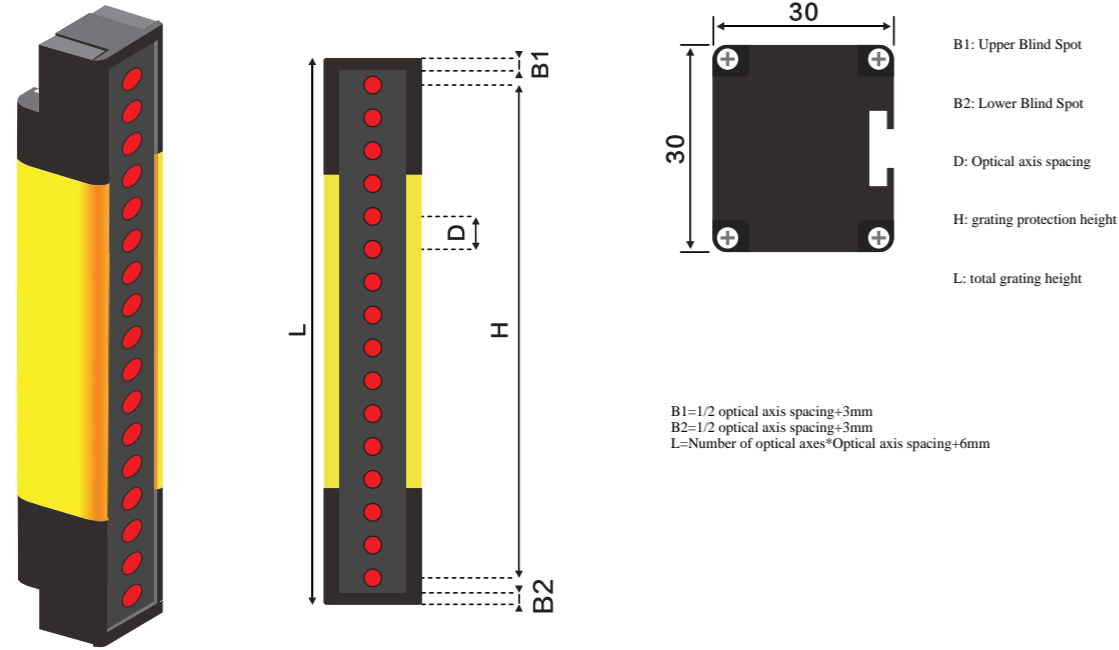

SA4J Type 4 safety light curtain

SA4J Type 4 safety light curtain selection table

Dimensions