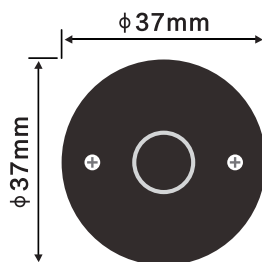

## Dimensions

A1: Upper end cap  
 A2: lower end cap + aviation terminal  
 B1: Upper Blind Spot B2: Lower Blind Spot  
 D: Optical axis spacing  
 H: grating protection height  
 L: total grating height

A1=21mm  
 A2=49mm  
 B1=1/2 optical axis spacing  
 B2=1/2 optical axis spacing+27mm  
 H=(Number of optical axes-1)\*Optical axis spacing  
 L=number of optical axes\*spacing between optical axes+97mm (including 33mm aviation terminals)