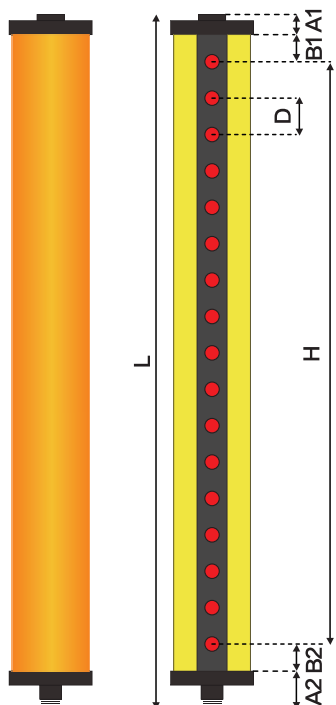

# SA4W waterproof safety light curtain

## Dimensions

A1: Upper end cap  
 A2: lower end cap + aviation terminal  
 B1: Upper Blind Spot B2: Lower Blind Spot  
 D: Optical axis spacing  
 H: grating protection height  
 L: total grating height

A1=21mm  
 A2=49mm  
 B1=1/2 optical axis spacing  
 B2=1/2 optical axis spacing+27mm  
 H=(Number of optical axes-1)\*Optical axis spacing  
 L=number of optical axes\*spacing between optical axes+97mm (including 33mm aviation terminals)