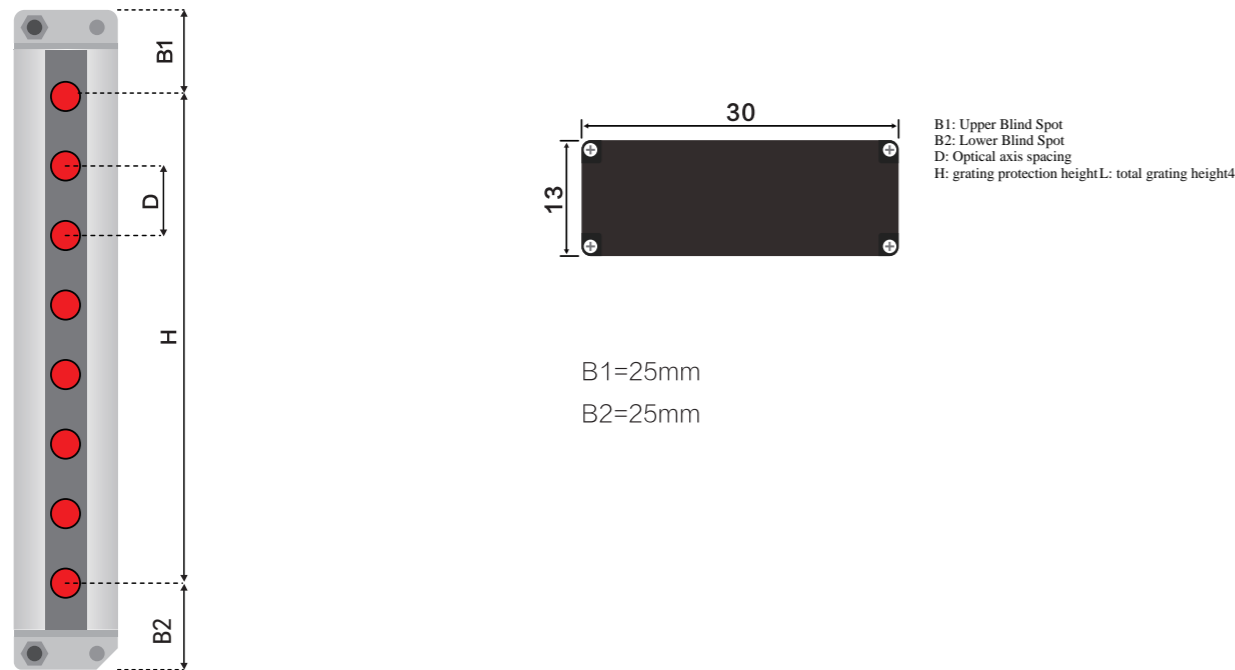

SS0C plastic housing safety light curtain

Dimensions

SS0C plastic housing safety light curtain selection table

Optical axis spacing	光轴间距 10mm		Optical axis spacing 10mm	
16	SS0C-H1610N-002	150	190	NPN
16	SS0C-H1610P-002	150	190	PNP
24	SS0C-H2410N-002	230	270	NPN
24	SS0C-H2410P-002	230	270	PNP

		光轴间距 20mm		
		Optical axis spacing 10mm		
6	SS0C-H0620N-002	100	140	NPN
6	SS0C-H0620P-002	100	140	PNP
8	SS0C-H0820N-002	140	190	NPN
8	SS0C-H0820P-002	140	190	PNP
12	SS0C-H1220N-002	220	270	NPN
12	SS0C-H1220P-002	220	270	PNP
16	SS0C-H1620N-002	300	350	NPN
16	SS0C-H1620P-002	300	350	PNP
28	SS0C-H2820N-002	540	590	NPN
28	SS0C-H2820P-002	540	590	PNP